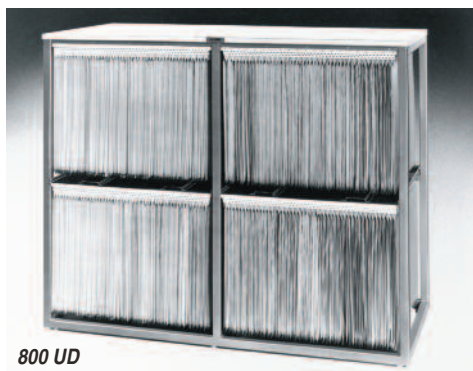

Enduro's Plat Cabinet

An easy indexing system – inside this cabinet door – helps you find plats quickly (a real time-saver!) Strong, fire-resistant, locks securely. Cabinet top affords excellent work area. Available with either flat (standard) or sloped (special) top. Special size cabinets available in either assembled or knock-down style for assembly on location.

No. 200 Cabinet (Single Door) Holds 100 envelopes or 200, 24" x 36" Plats. Cabinet size 45½"H-29"W-27"D

No. 400 Cabinet (Single Door) Holds 200 envelopes or 400, 24" x 18" Plats. Cabinet size 45½"H-29"W-27"D

No. 400 D Cabinet (Double Door) Holds 200 envelopes or 400, 24" x 36" Plats. Cabinet size 45½"H-58"W-27"D

No. 600 D Cabinet (Double Door) Holds 300 envelopes or 600 plats. 400, 24" x 18" and 200, 24" x 36" Plats. Cabinet size 45½"H-58"W-27"D

No. 800 D Cabinet (Double Door) Holds 400 envelopes or 800, 24" x 18" Plats. Cabinet size 45½"H-58"W-27"D

Enduro's Economical Uncabinet

Compact design, sleek styling. Utilizes space for maximum storage at minimum price. Welded frame is 1" tubular steel; laminated top is an ideal work area.