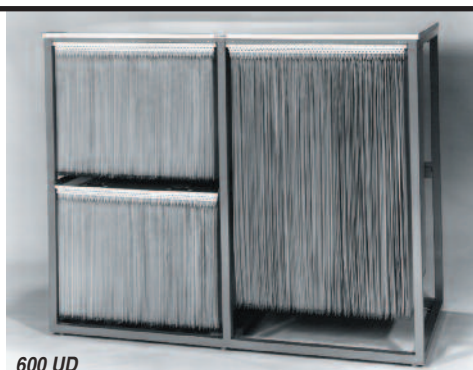

Enduro's Plat Cabinet

An easy indexing system – inside this cabinet door – helps you find plats quickly (a real time-saver!) Strong, fire-resistant, locks securely. Cabinet top affords excellent work area. Available with either flat (standard) or sloped (special) top. Special size cabinets available in either assembled or knock-down style for assembly on location.

No. 200 Cabinet (Single Door) Holds 100 envelopes or 200, 24" x 36" Plats. Cabinet size 45½"H-29"W-27"D

No. 400 Cabinet (Single Door) Holds 200 envelopes or 400, 24" x 18" Plats. Cabinet size 45½"H-29"W-27"D

No. 800 D Cabinet (Double Door) Holds 400 envelopes or 800, 24" x 18" Plats. Cabinet size 45½"H-58"W-27"D

Enduro's Economical Uncabinet

Compact design, sleek styling. Utilizes space for maximum storage at minimum price. Welded frame is 1" tubular steel; laminated top is an ideal work area.